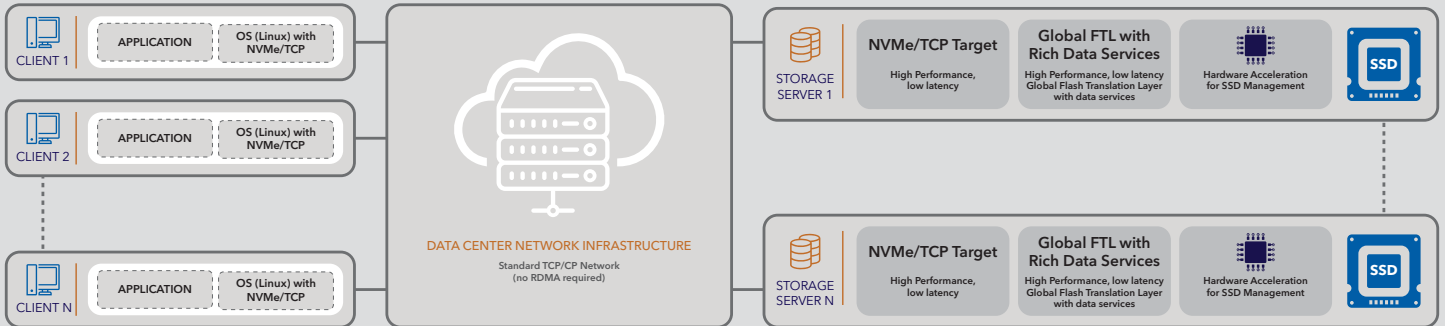

- Capacity that scales up with SSD density
- Turnkey solution supporting up to 24 NVMe

High Performance

- Optimized E2E for low latency and high IOPS
- 200Gbps bandwidth SSDs storage
- Low tail-end latencies
- Predictive performance

Fault Tolerant

- Elastic Erasure Coding (EC) isolates SSD failures and ensures continued services
- Multi-node cluster

Wire Speed Storage Level Services

- Designed for multi-tenancy workloads deployment
- Thin provisioning for best utilization of the storage resources
- Computational storage services
- Data compression and decompression

Management Optimized

- CLI support for operations using script automation and monitoring
- RESTful API provides a standard HTTPS-based interface for data center management system

Simple and Flexible

- Ethernet-based connectivity
- Flexibility enabled with as simple as connecting an Ethernet cable
- Target only storage solution that delivers end-to-end
- NVMe/TCP without requiring changes to the networking infrastructure or application servers
- Persistent Storage

International Computer Concepts (ICC) is a leading specialized technology systems integrator with broad expertise in standard and customized server and storage solutions for a wide variety of industries and markets.