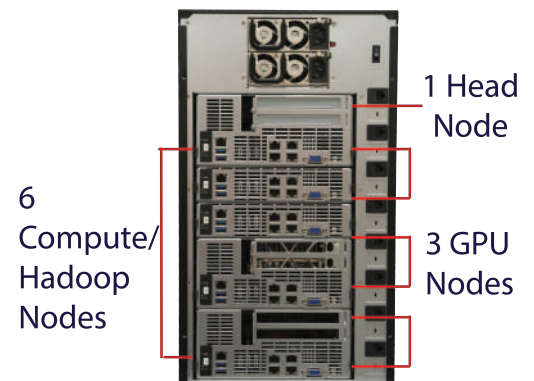

Blackhole Workstation Series

Our cloud driven workstation give you a cost effective access to a powerful cluster with a very dense form factor that fits under your desks. Now you can be more productive by testing locally at your convenience, and run your own code without worry about affecting your main HPC cluster. Once you have tested and validated your code, you can seamlessly upload your work to the cloud using our easy management GUI. The Blackhole Workstations eliminates downtime and allows you instant access to a powerful cluster, which enables you to focus on the task at hand and not worry about infrastructure.

Multi-Node System:

- Standard Compute
- GPU/Coprocessor
- Hadoop

Use Case:

- Local Research
- Software Validation
- Proof of Concept
- Local Workstation

Advantage:

- Test Worry Free
- Easy to Manage
- Integration with Cloud
- Modular

Hardware Overview:

- 10G Interconnect among all nodes
- 1 Head Node with 6 Compute/Hadoop or 3 GPU Nodes

Each Node:

- Intel® 4, 6, 8 core Xeon Processor (16 core, Q1)
- Up to 128GB ECC DDR4
- Up to 6x 9mm 2.5in Drives, Total Capacity up to 84TB
- 1 M.2 drive
- 1x16 GPU Coprocessor Slot (In GPU Nodes)
- Onboard IPMI 2.0, Media/KVM
- Dual 800W or 1200W(GPU Nodes) Redundant Power Supply

CONTACT US: www.icc-usa.com

[SALES@ICC-USA.COM](mailto:sales@icc-usa.com)

877-422-8729

ABOUT INTERNATIONAL COMPUTER CONCEPTS

ICC is an enterprise IT systems integrator with over 23 years of industry experience and history. We develop the highest quality and most cost effective server, storage, and appliance solutions across a wide range of applications and industries. With unparalleled customization capabilities and a personalized client-oriented approach, ICC looks to understand the environment our customers work in order to help them achieve their goals. Contact ICC today to learn more about transforming your IT to optimize the efficiency and dynamic growth of your business.

www.icc-usa.com | sales@icc-usa.com | 877-422-8729

PREMIER PARTNERSHIPS
WITH INDUSTRY LEADERS

© Copyright 2015
International Computer Concepts
300 Wainwright Dr, Northbrook, IL 60062